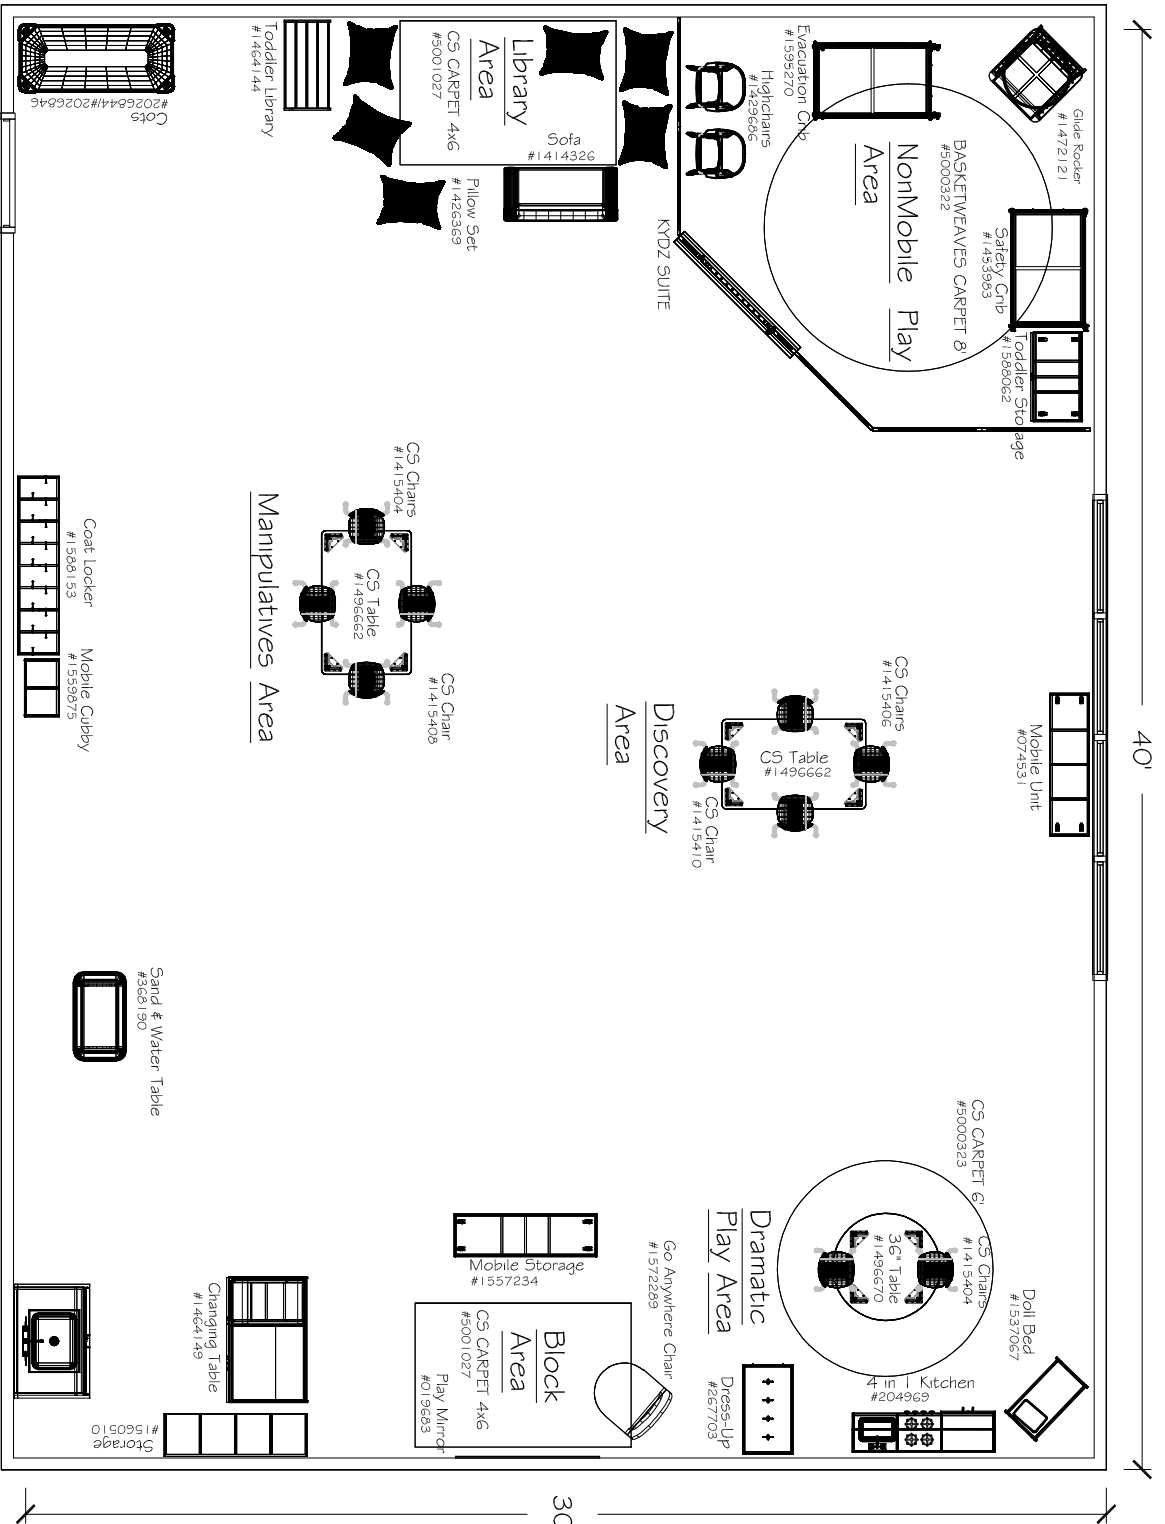

Put everything in reach, including inspiration.

**Early
Head Start
Classroom**
0-36 Months
Class Size: 8

When you invest in an Early Head Start Learning Environment, you're investing in the successful futures of the students it engages. The model classroom shown here is a shining example of how School Specialty furniture and materials can bring life to a new room or existing space. We can curate custom solutions for you with all you need at one low price. To find out more, contact a School Specialty sales representative.

EARLY HEAD START (AGES 0-3)

- | | | | | | | | | |
|---|--------------|---------|---|-----------------|-----------------|----|--------------|-----------------|
| 1 | EASEL | 1303932 | 5 | CS CHAIRS | 1415404/1415406 | 9 | WELCOME GATE | 1396508 |
| 2 | MOBILE CUBBY | 1559875 | 6 | SOFA | 1414326 | 10 | CS CHAIRS | 1415404/1415406 |
| 3 | COAT LOCKER | 1588153 | 7 | CS CARPET 4X6 | 5001027 | | | |
| 4 | CS TABLE | 1496662 | 8 | TODDLER LIBRARY | 1464144 | | | |