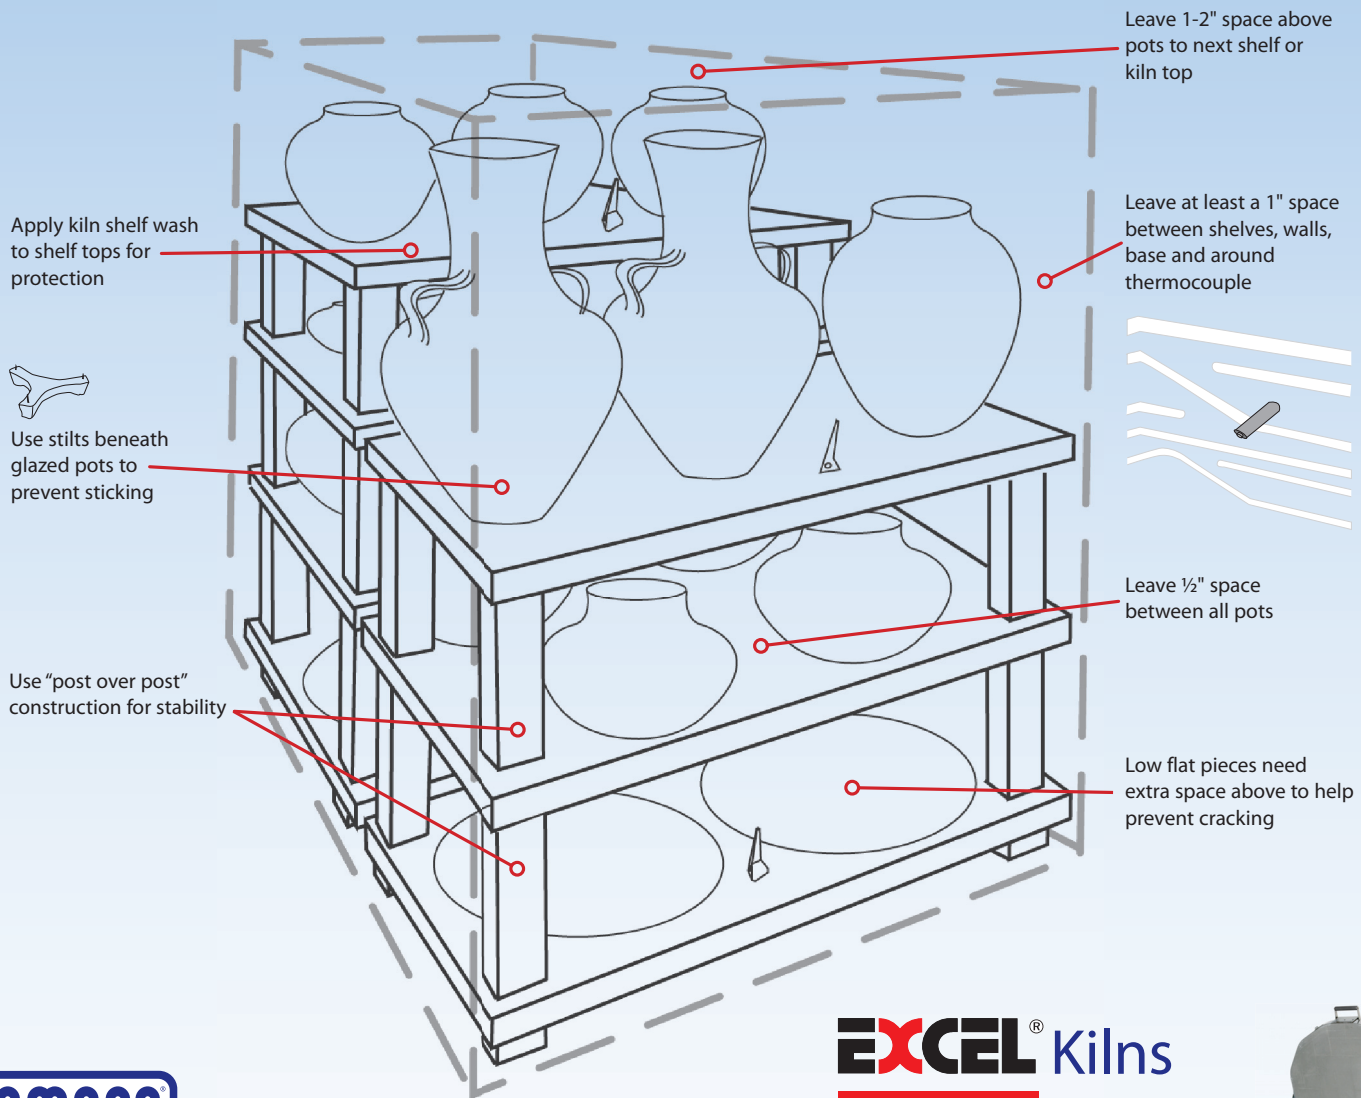

How to Load a Kiln

AMACO Kilns

5 Year Warranty

AH-25

Easiest to Load

• 7 cu. ft. chamber

Glaze Rebate Available

EXCEL Kilns

2 Year Warranty

EX-381

New Design:
Easily Load
Taller Work

• 8 cu. ft. chamber

Glaze Rebate Available