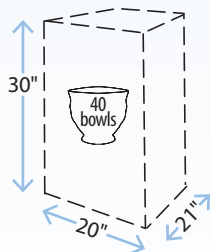

How to Load a Kiln

AMACO Kilns

5 Year Warranty

AH-25

Easiest to Load

• 7 cu. ft. chamber

Glaze Rebate Available

EXCEL Kilns

2 Year Warranty

EX-381

New Design:
Easily Load
Taller Work

• 8 cu. ft. chamber

Glaze Rebate Available