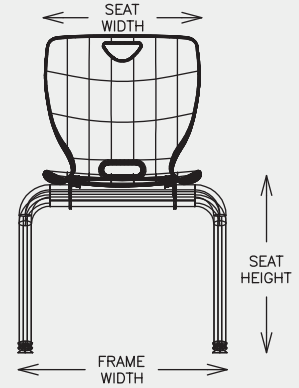

Specifications

Model	Shell Size	Seat Height	Chair Height	Seat Width	Seat Depth	Frame Width	Frame Depth
20"A+ Elliptical Move 4-Leg Chair	Extra Wide	20"	33.25"	17.25"	17.75"	23"	23.5"
18"A+ Elliptical Move 4-Leg Chair	Extra Wide	18"	31.25"	17.25"	17.75"	21.5"	21.75"
18" Elliptical Move 4-Leg Chair	Standard	18"	31.25"	16"	16.5"	17.5"	20.5"
16" Elliptical Move 4-Leg Chair	Medium	16"	27.5"	14"	14.5"	15.25"	18.75"
14" Elliptical Move 4-Leg Chair	Small	14"	24.25"	12.25"	12.75"	13.75"	18"

Features

Seat Colors

Optional Glide Caps

Glide Options

Felt Glides for tile and wood floors.
Steel or Nylon Glides for tile and carpeted surfaces.

Frame Colors