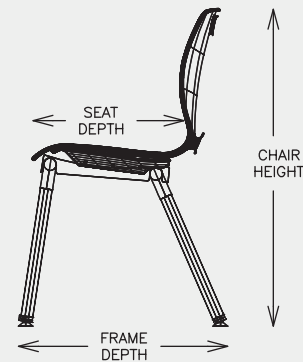

Specifications

Model	Shell Size	Seat Height	Chair Height	Seat Width	Seat Depth	Frame Width	Frame Depth
20"A+ Elliptical Move 4-Leg Chair	Extra Wide	20"	33.25"	17.25"	17.75"	23"	23.5"
18"A+ Elliptical Move 4-Leg Chair	Extra Wide	18"	31.25"	17.25"	17.75"	21.5"	21.75"
18" Elliptical Move 4-Leg Chair	Standard	18"	31.25"	16"	16.5"	17.5"	20.5"
16" Elliptical Move 4-Leg Chair	Medium	16"	27.5"	14"	14.5"	15.25"	18.75"
14" Elliptical Move 4-Leg Chair	Small	14"	24.25"	12.25"	12.75"	13.75"	18"

Features

Seat Colors

Optional Glide Caps

Glide Options

Felt Glides for tile and wood floors.
Steel or Nylon Glides for tile and carpeted surfaces.

Frame Colors