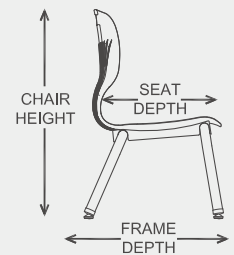

Early Childhood Four Leg Chair

Features

Seat:

- Ergonomically designed, one-piece, injection-molded, polypropylene shell with even color and subtle texture
- Waterfall edge promotes good circulation and relieves pressure points
- 15 contoured ribs provide greater flexibility at the upper back while supporting the lower back
- Provides side to side flexibility to adjust to a variety of body profiles
- Available in 5 seat heights

Specifications

Model	Shell Size	Seat Height	Chair Height	Seat Width	Seat Depth	Frame Width	Frame Depth
16" 4-Leg Chair	Medium	16"	27.5"	13"	13.5"	15.25"	18.75"
14" 4-Leg Chair	Small	14"	24.25"	11.5"	12"	13.75"	18"
12" 4-Leg Chair	Small	12"	22.25"	11.5"	12"	13.75"	16.25"
10" 4-Leg Chair	Small	10"	20.25"	11.5"	12"	13.75"	14.75"
8" 4-Leg Chair	Small	8"	18.5"	11.5"	12"	13.75"	12.5"

Matching activity table also available.

Recommended Chair Sizes

Age Group	Chair Size	Desk/Table Height
2-3 Yrs.	8", 10"	18"
3-5 Yrs.	12"	20"
Grades K-1	14"	22"-24"
Grades 2-4	16"	24"-26"
Grades 5 and Up	18" & 20"	26"-30"

Features

Convenient Handle Makes Rearranging Classroom Seating Easier

Seat Includes 15 Contoured Ribs to Provide Flexibility And Added Strength

Secure Frame Attachment

Available Matching Color Frame

Seat Colors