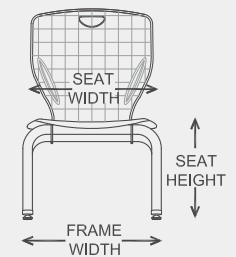

Specifications

Model	Shell Size	Seat Height	Chair Height	Seat Width	Seat Depth	Frame Width	Frame Depth
16" 4-Leg Chair	Medium	16"	27.5"	13"	13.5"	15.25"	18.75"
14" 4-Leg Chair	Small	14"	24.25"	11.5"	12"	13.75"	18"
12" 4-Leg Chair	Small	12"	22.25"	11.5"	12"	13.75"	16.25"
10" 4-Leg Chair	Small	10"	20.25"	11.5"	12"	13.75"	14.75"
8" 4-Leg Chair	Small	8"	18.5"	11.5"	12"	13.75"	12.5"

Matching activity table also available.

Recommended Chair Sizes

Age Group	Chair Size	Desk/Table Height
2-3 Yrs.	8", 10"	18"
3-5 Yrs.	12"	20"
Grades K-1	14"	22"-24"
Grades 2-4	16"	24"-26"
Grades 5 and Up	18" & 20"	26"-30"

Features

Convenient Handle Makes Rearranging Classroom Seating Easier

Seat Includes 15 Contoured Ribs to Provide Flexibility And Added Strength

Secure Frame Attachment

Available Matching Color Frame

Seat Colors