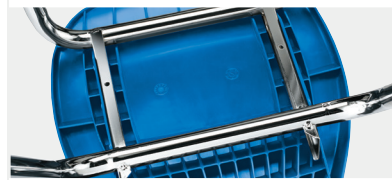

Early Childhood Four Leg Chair

Features

Seat:

- Ergonomically designed, one-piece, injection-molded, polypropylene shell with even color and subtle texture
- Waterfall edge promotes good circulation and relieves pressure points
- 15 contoured ribs provide greater flexibility at the upper back while supporting the lower back
- Provides side to side flexibility to adjust to a variety of body profiles
- Available in 5 seat heights

- Convenient handhold in the upper back for easy carrying
- Unique molded indentations on both sides of the chair back prevent shifting or leaning when stacked

Frame:

- Legs are 1 1/8", 18-gauge tubular steel
- Available with nickel-plated chrome, black powdercoat or matching color powdercoat finishes
- Choose from nylon, steel, felt, rubber or matching colored ball glides

Features

Convenient Handle Makes Rearranging Classroom Seating Easier

Seat Includes 15 Contoured Ribs to Provide Flexibility And Added Strength

Secure Frame Attachment

Available Matching Color Frame

Seat Colors