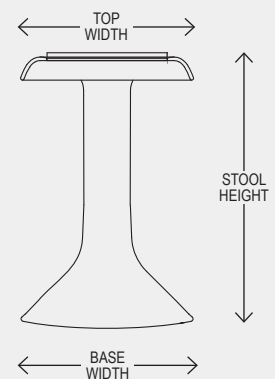

NeoRok™ Soft Seat Stool

Environments that Inspire Learning

Features

- Easy to clean vinyl-covered polyurethane foam padded seat provides student comfort
- Combine high student energy and the need to focus with this vibrantly colored, motion seating solution
- Allows rocking and tilting motion in all directions with a unique rounded base design
- Stool shell is formed from durable polypropylene
- Bottom rubber padding is securely screwed to the stool body
- Lightweight and easy to transport
- Choose from 12 high style colors and 4 seat heights

Specifications

Model	Stool Height	Top Diameter	Base Diameter
20" Soft Seat Stool	21.5"	13"	13"
18" Soft Seat Stool	19.5"	13"	13"
15" Soft Seat Stool	16.5"	13"	13"
12" Soft Seat Stool	13.5"	13"	13"

Stool Colors