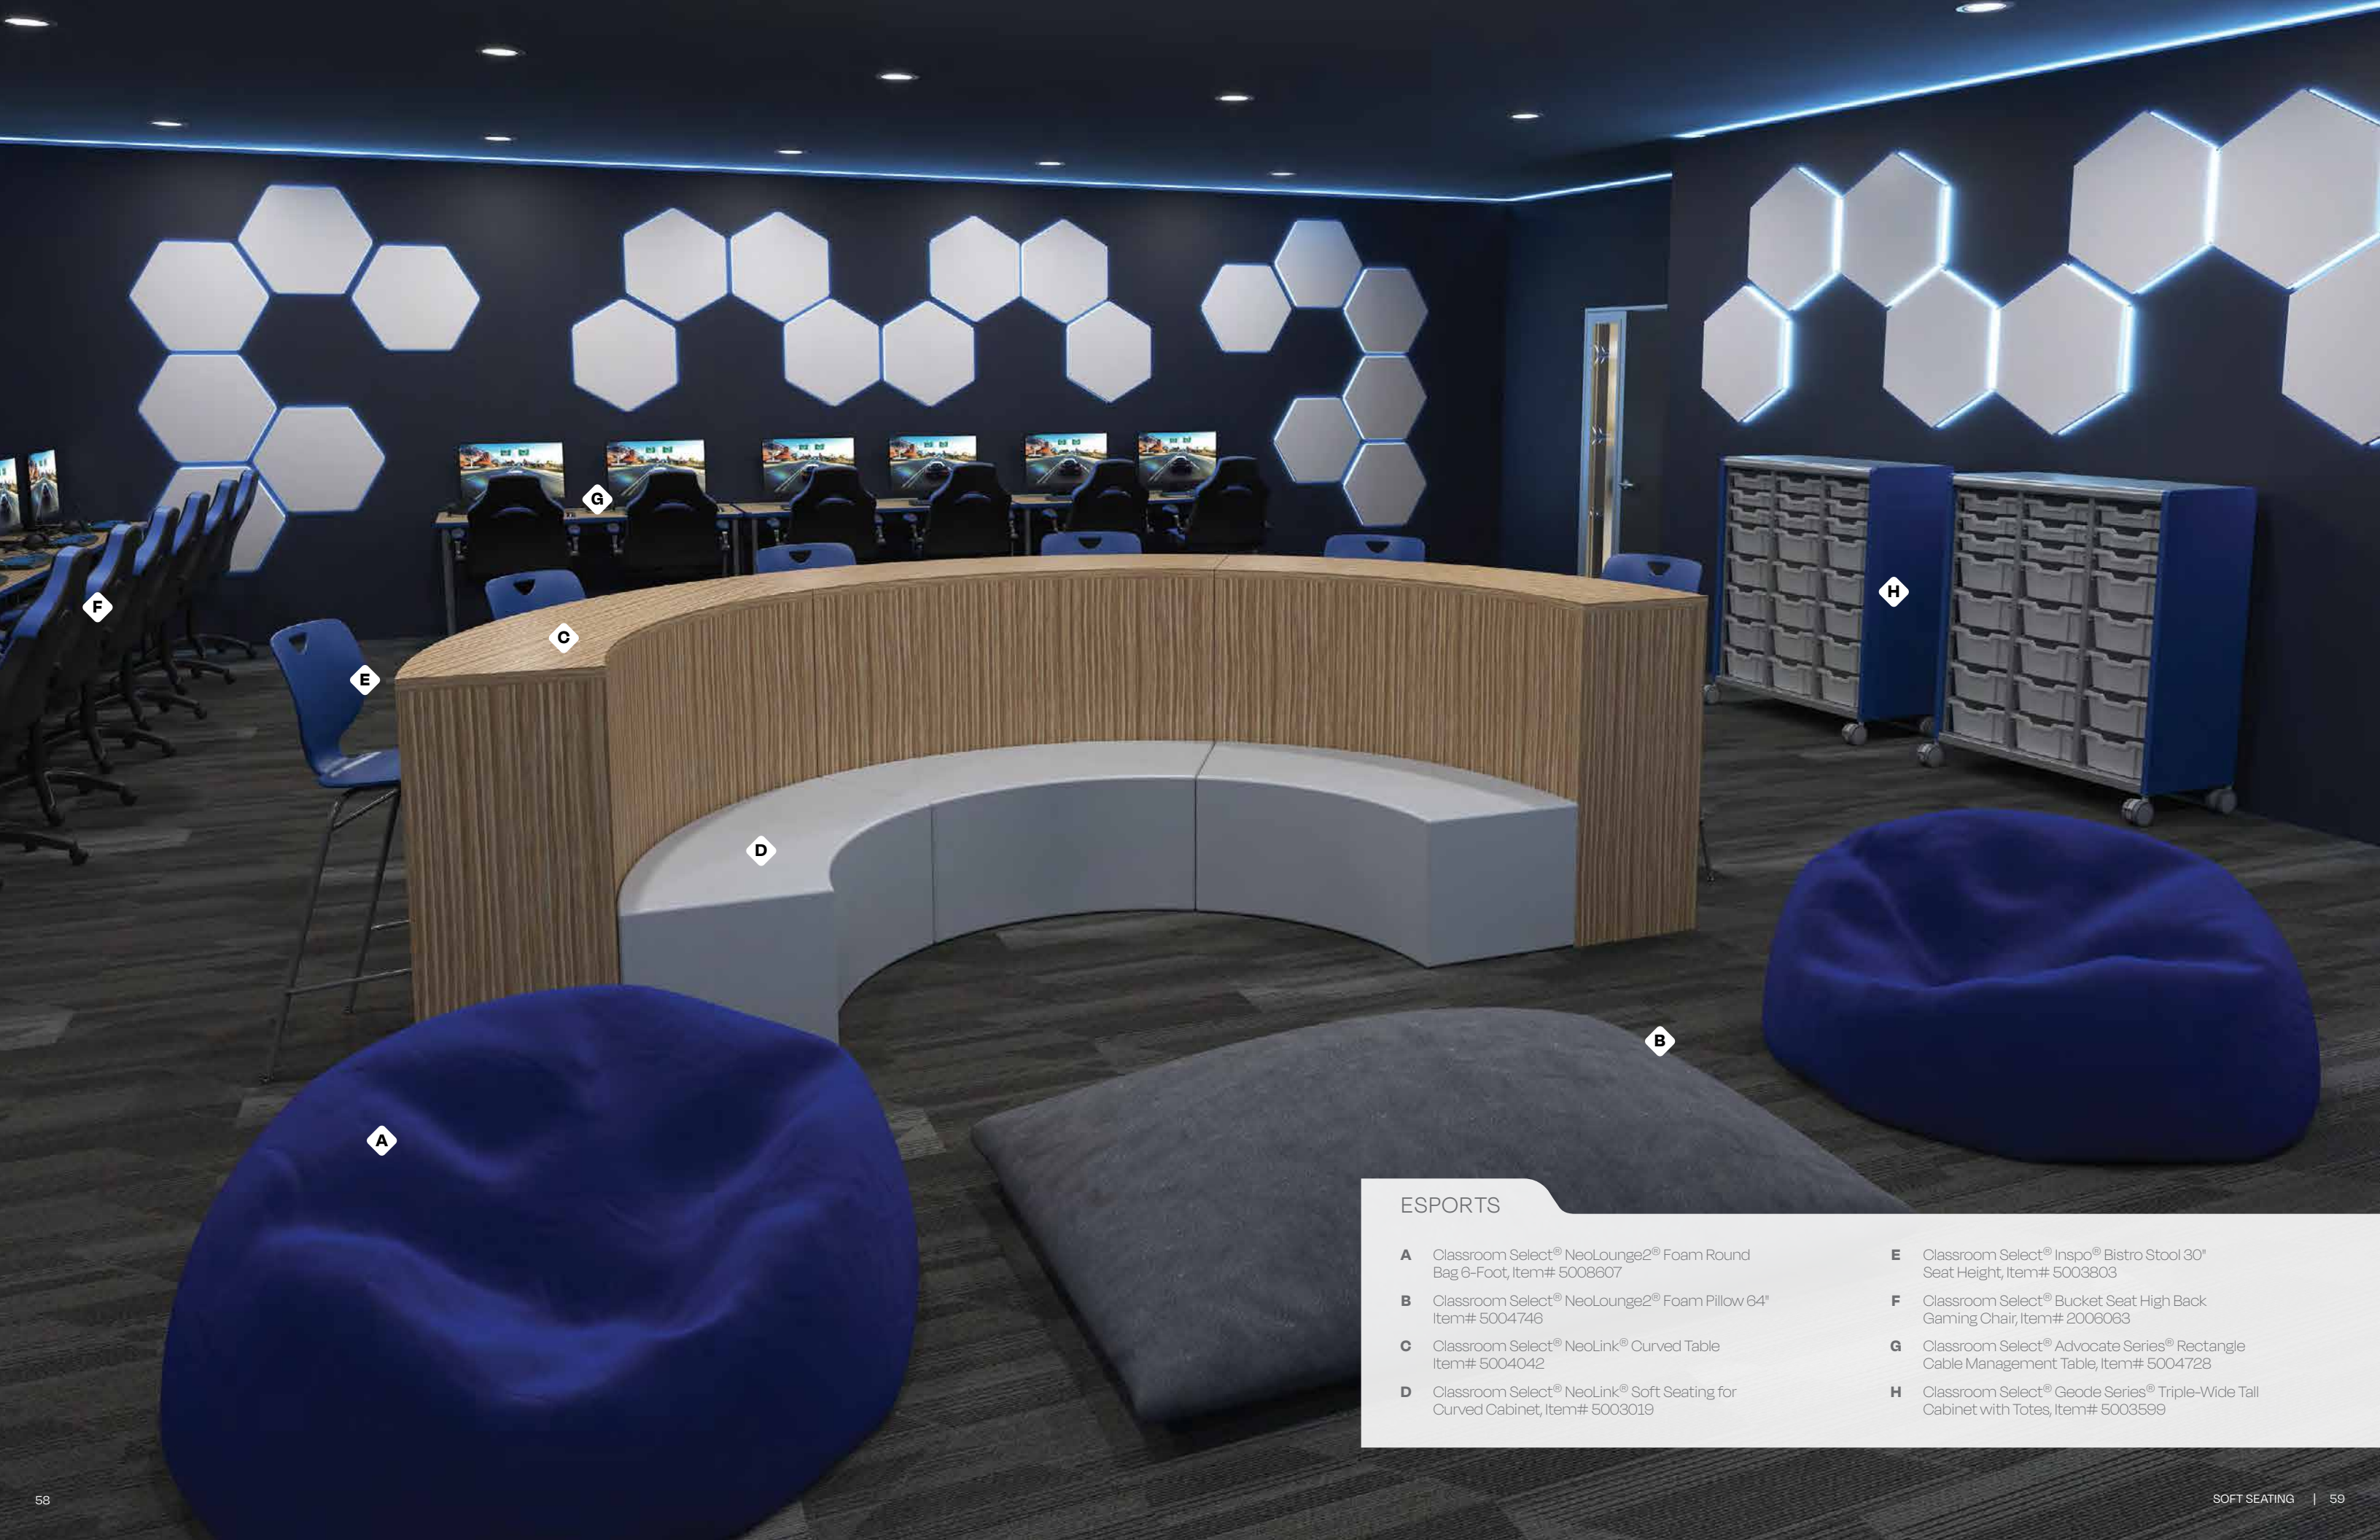

ESPORTS

- **A** Classroom Select® NeoLounge2® Foam Round Bag 6-Foot, Item# 5008607
- **B** Classroom Select® NeoLounge2® Foam Pillow 64" Item# 5004746
- **C** Classroom Select® NeoLink® Curved Table Item# 5004042
- **D** Classroom Select® NeoLink® Soft Seating for Curved Cabinet, Item# 5003019
- **E** Classroom Select® Inspo® Bistro Stool 30" Seat Height, Item# 5003803
- **F** Classroom Select® Bucket Seat High Back Gaming Chair, Item# 2006063
- **G** Classroom Select® Advocate Series® Rectangle Cable Management Table, Item# 5004728
- **H** Classroom Select® Geode Series® Triple-Wide Tall Cabinet with Totes, Item# 5003599