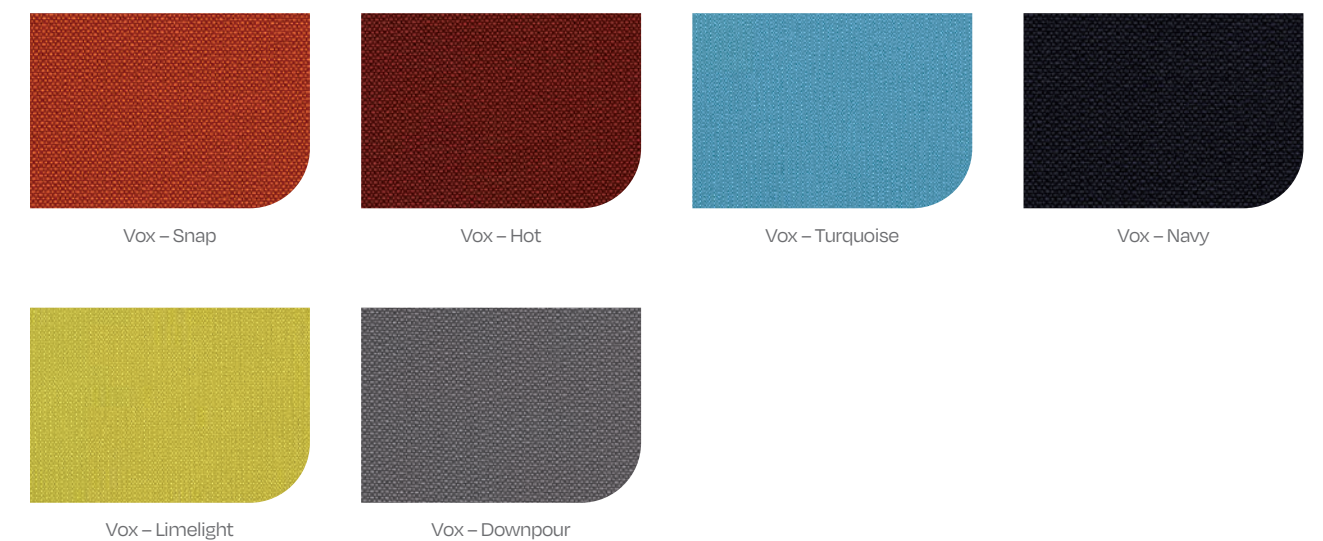

SOFT SEATING FABRICS

(NeoLink®, NeoFuse®, NeoLounge®, NeoDen®, NeoLounge2®, Geode Series® Den, Classroom Select® Community Bench and Storage Seat)

VINYL FABRICS — GRADE 2 (100% EPU Polyester, Backing Polyester, Bleach Cleanable)

CLASSROOM SELECT® COLORS & MATERIALS

SOFT SEATING FABRICS

(NeoLink®, NeoFuse®, NeoLounge®, NeoPod™, NeoDen®, NeoLounge2®, Geode Series® Den, Classroom Select® Community Bench and Side Bench)

PATTERN FABRICS — GRADE 2 (100% Polyester, Backing Acrylic, Clean with water-based foam or upholstery cleaner or dry cleaning solvents)

Indigo (Royal Blue)

Imperial (Navy Blue)

Beach (Beige)

Ebony (Black)

CLASSROOM SELECT® COLORS & MATERIALS

SOFT PLASTIC (POLYPROPYLENE) SEATING

Sunflower (Yellow)

Saffron