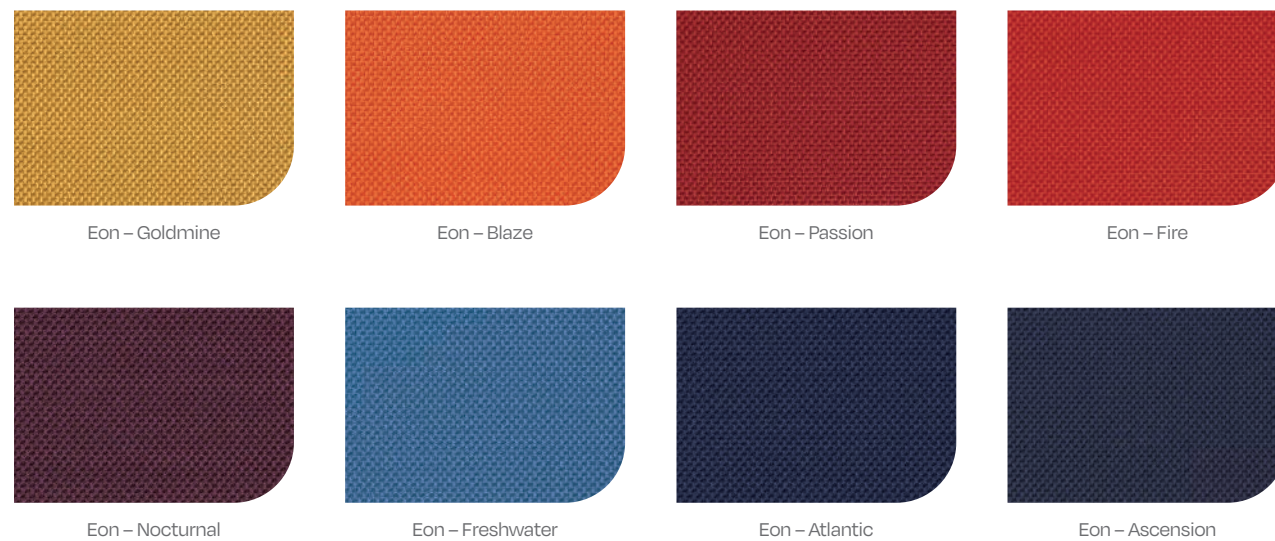

COATED FABRICS — GRADE 2 (100% EPU Polyester, Backing Polyester, Bleach Cleanable)