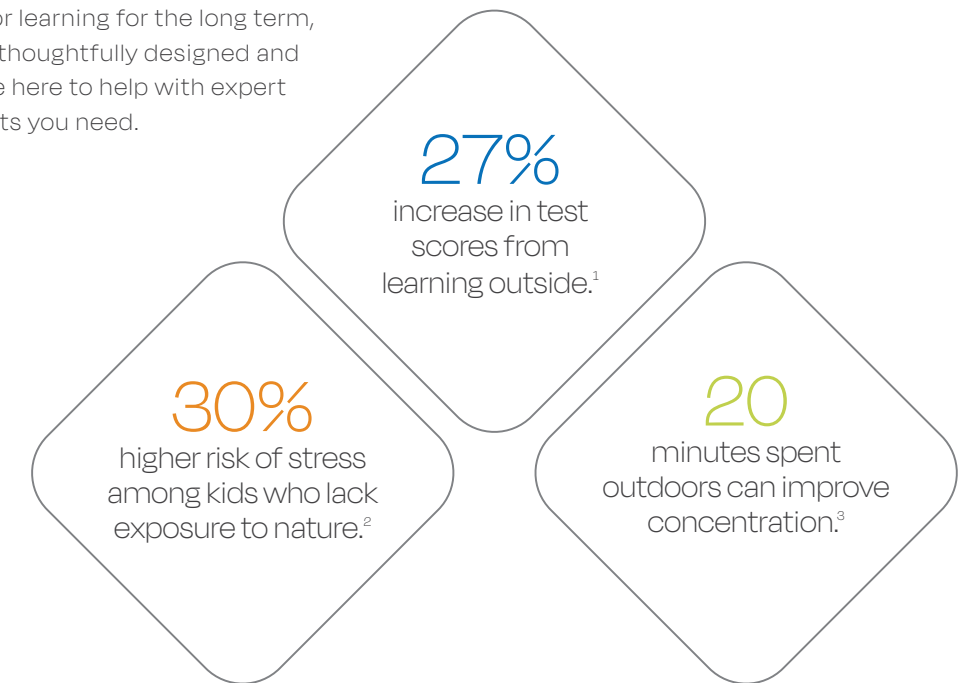

1 <https://www.air.org/sites/default/files/2021-06/Outdoorschoolreport_0.pdf>

2 <https://parentingscience.com/outdoor-learning/>

3 <https://journals.sagepub.com/doi/abs/10.1177/1087054708323000>