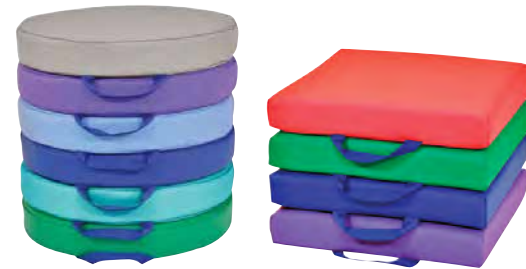

WAVE SEATING SET

Set of 6 ottomans in fun, vibrant colors.

BEAN BAGS

Round and highback bean bag chairs offered in varying diameters for children or adults.

MOBILE CUSHION CART

Mobile storage cart fits round or square cushions up to 15" wide. Available as a single- or double-sized cart.