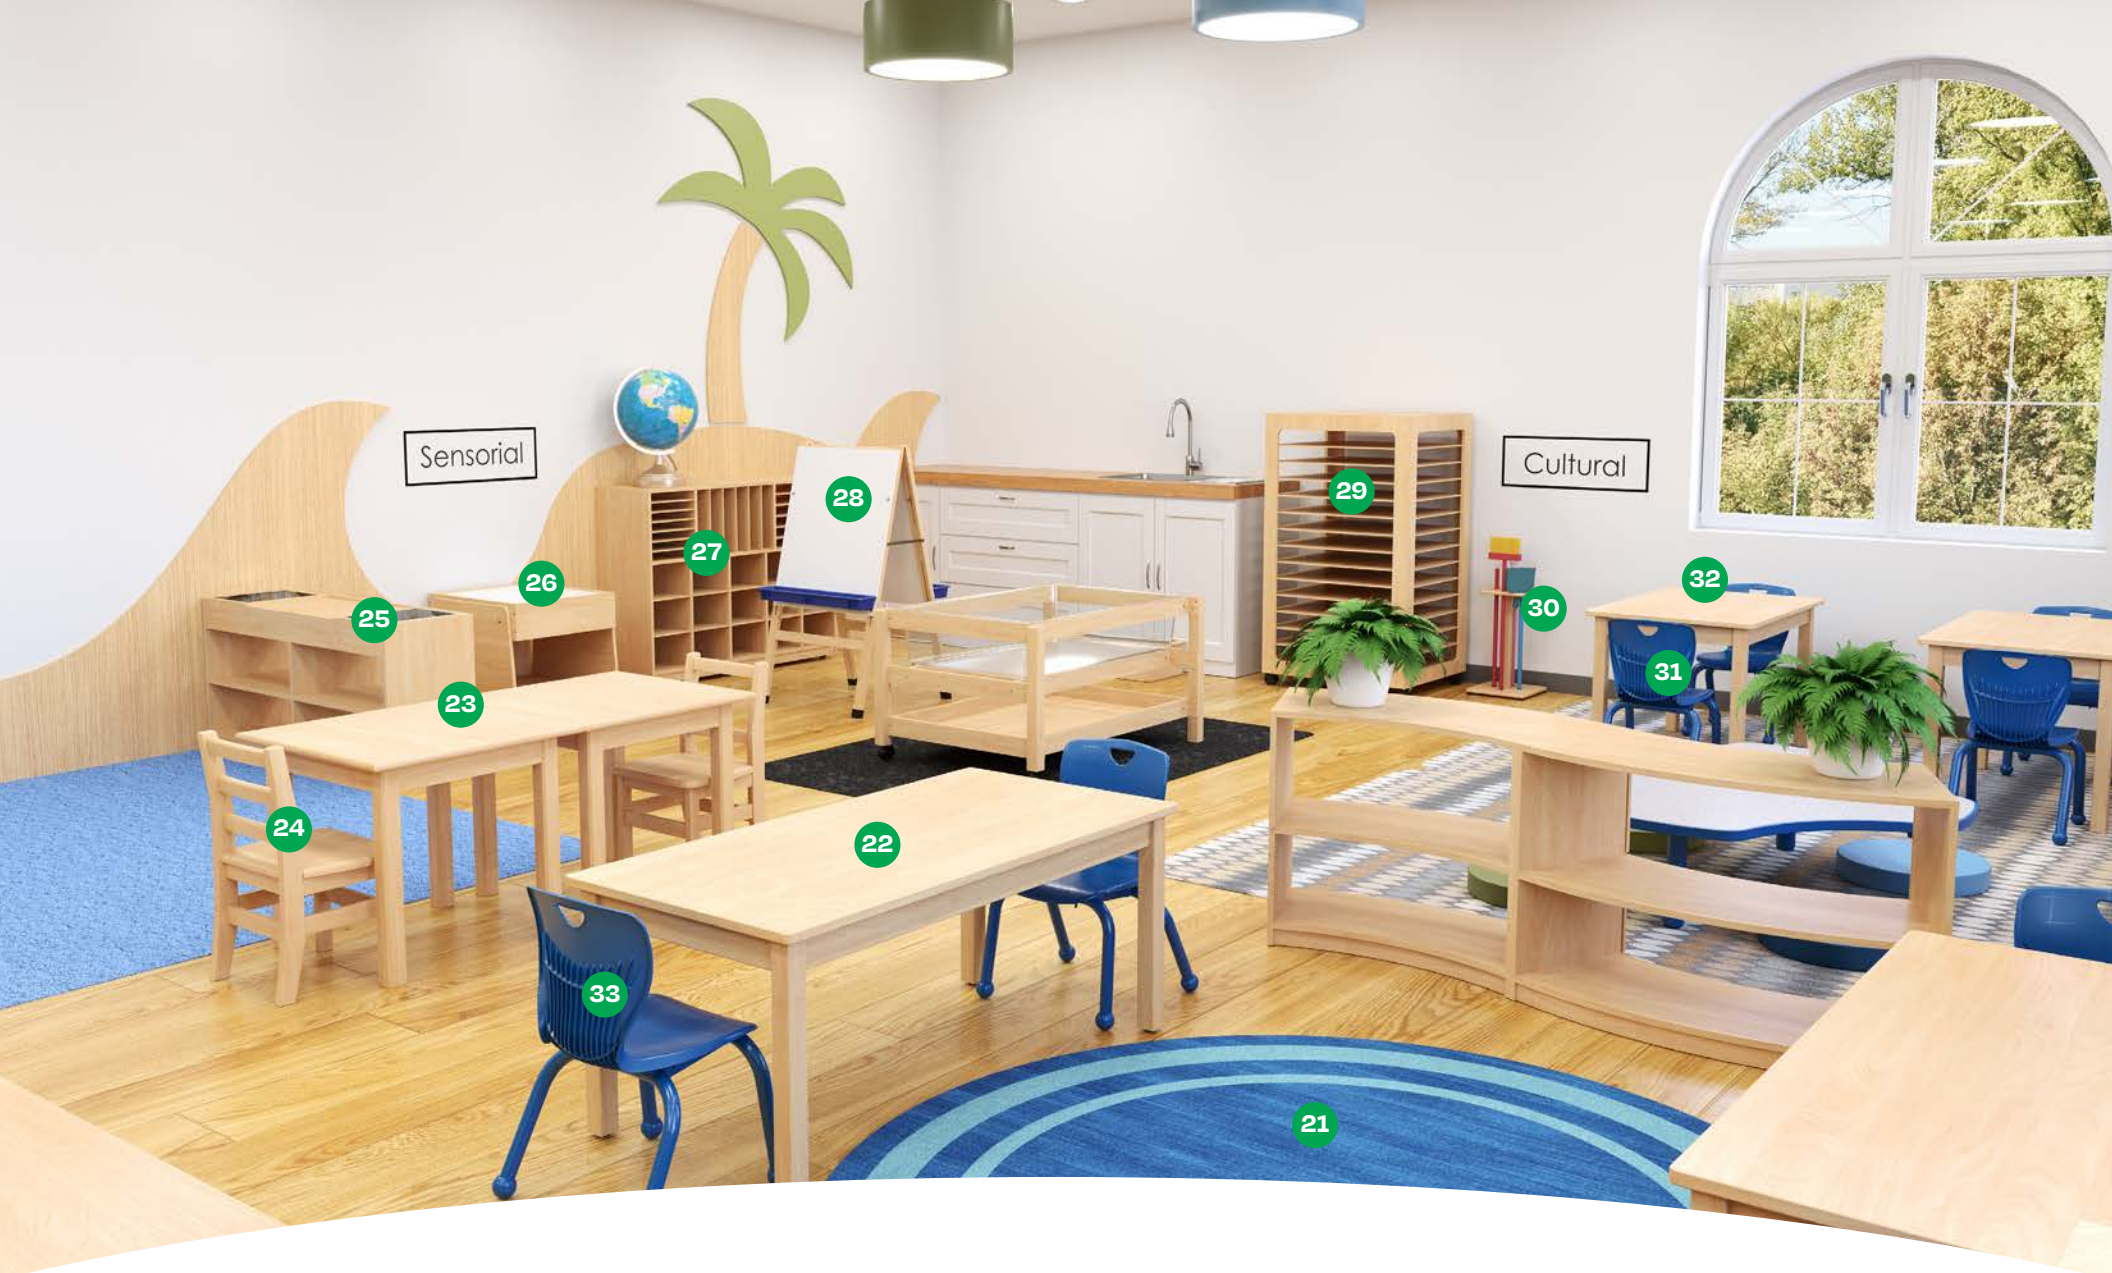

Montessori

- 21 Border Carpet, 6' Round 5004093
- 22 Wood Table with Laminate Top 297572
- 23 Hardwood Table 2028267
- 24 Ladderback Chairs, Set of 2 2095347
- 25 Mobile Science Station 1464159

- 26 Mini Light Table 1589409
- 27 Tray Portfolio Center 1440341
- 28 Art Easel 074493
- 29 Mobile Drying Rack 1291236
- 30 Housecleaning Set 502609

- 31 Contemporary Chair 12" 1415408
- 32 Wood Table with Laminate Top 078232
- 33 Contemporary Chair 10" 1415406