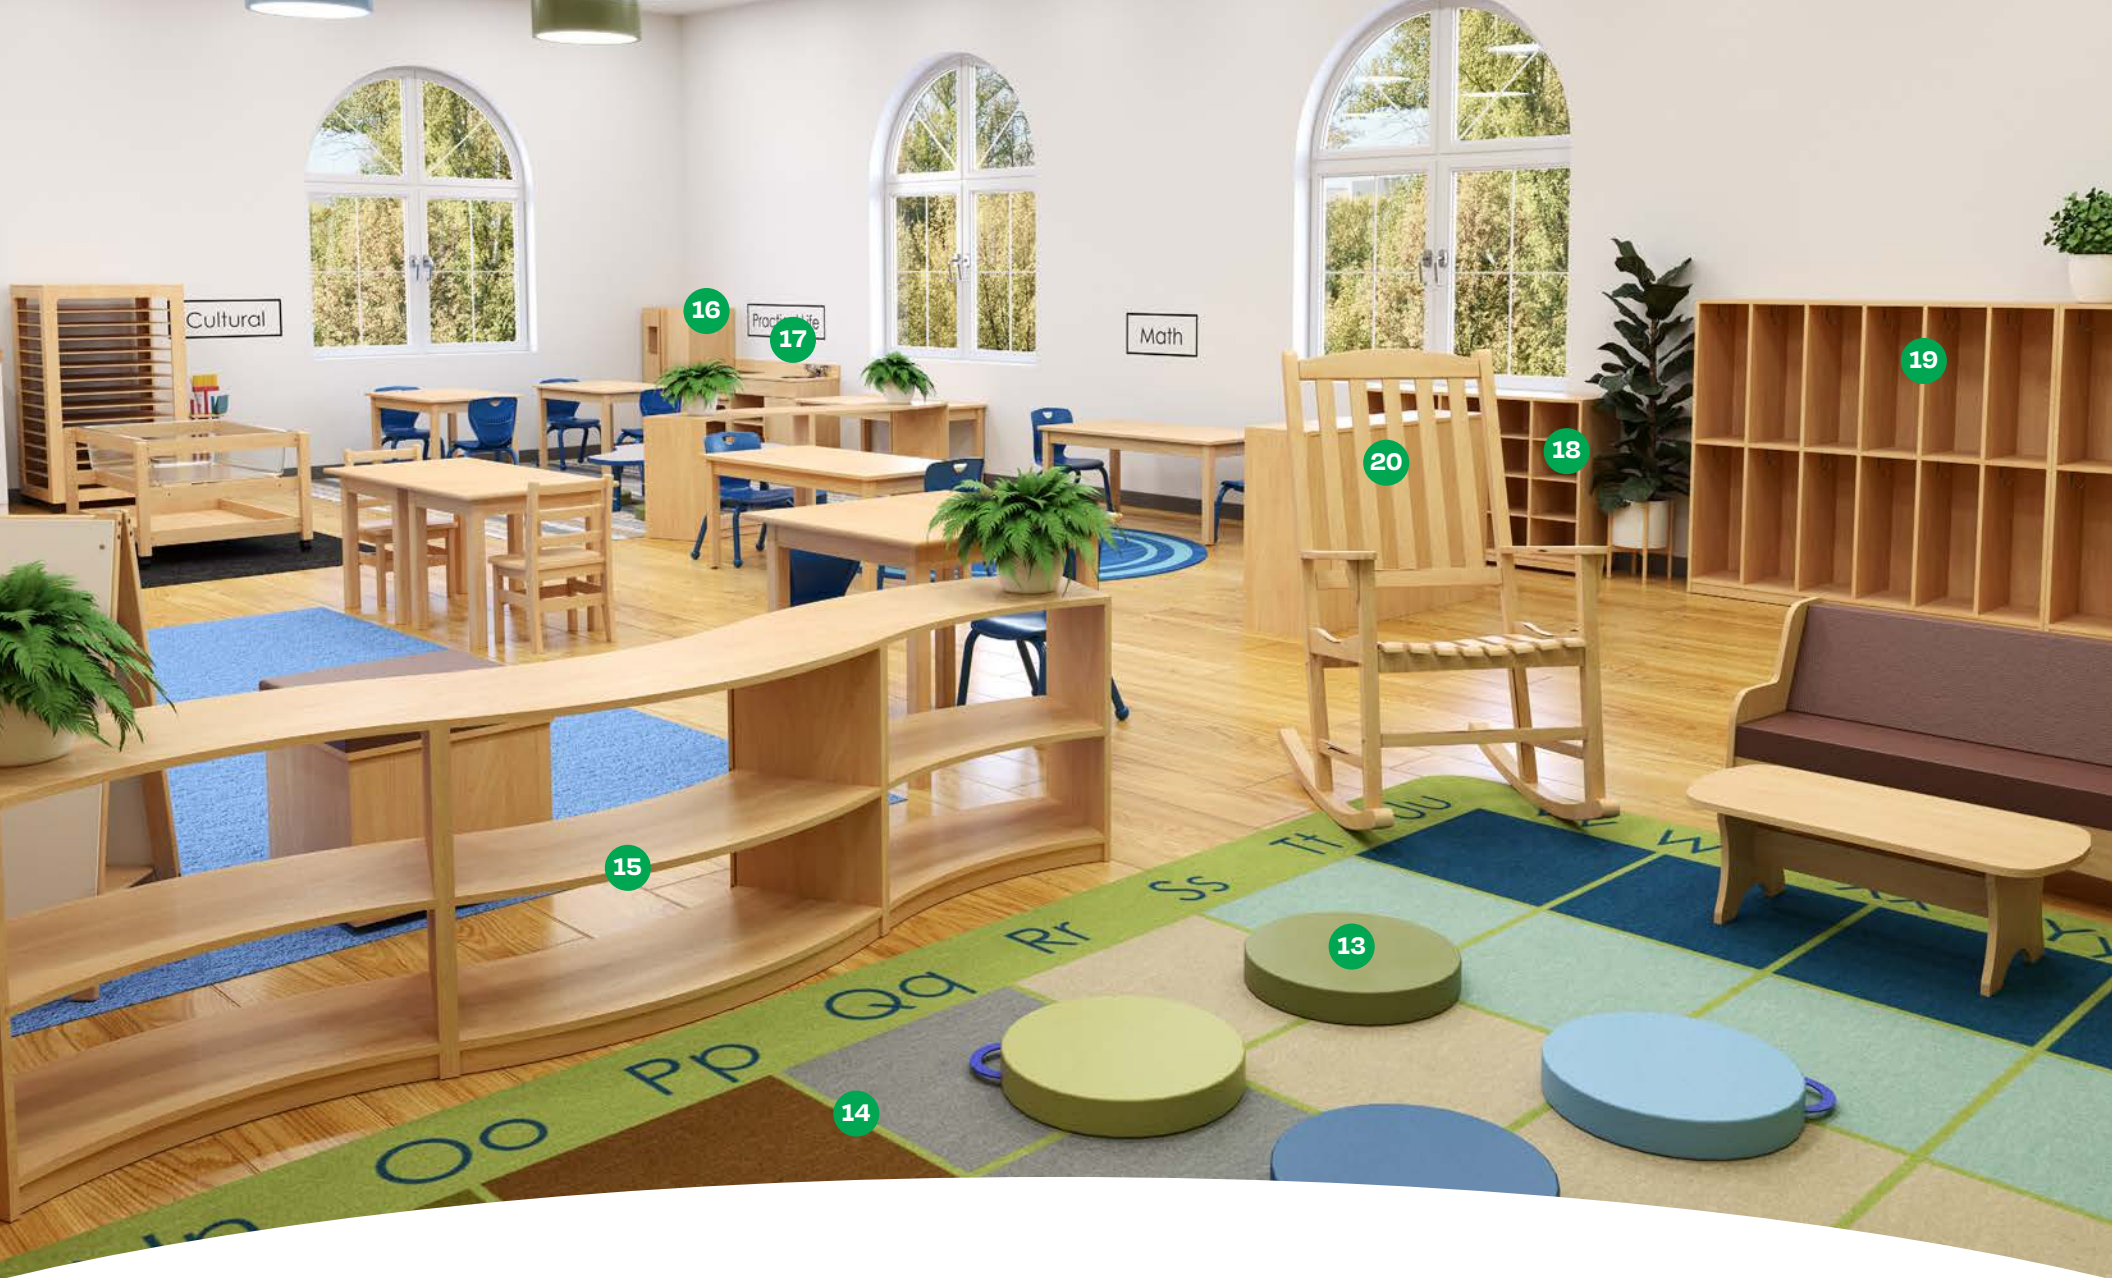

Montessori

13 Round Cushions, Set of 4 5004613

14 Alphabet Squares Carpet 8' x 12' 5000242

15 Inside & Outside Space Shapers 1463990/1464011

16 Kitchen Refrigerator 1491227

17 Compact Kitchen 2041378

18 Mobile Cubby Unit 1440347

19 Coat Locker 1301430

20 Adult Rocker 1532535