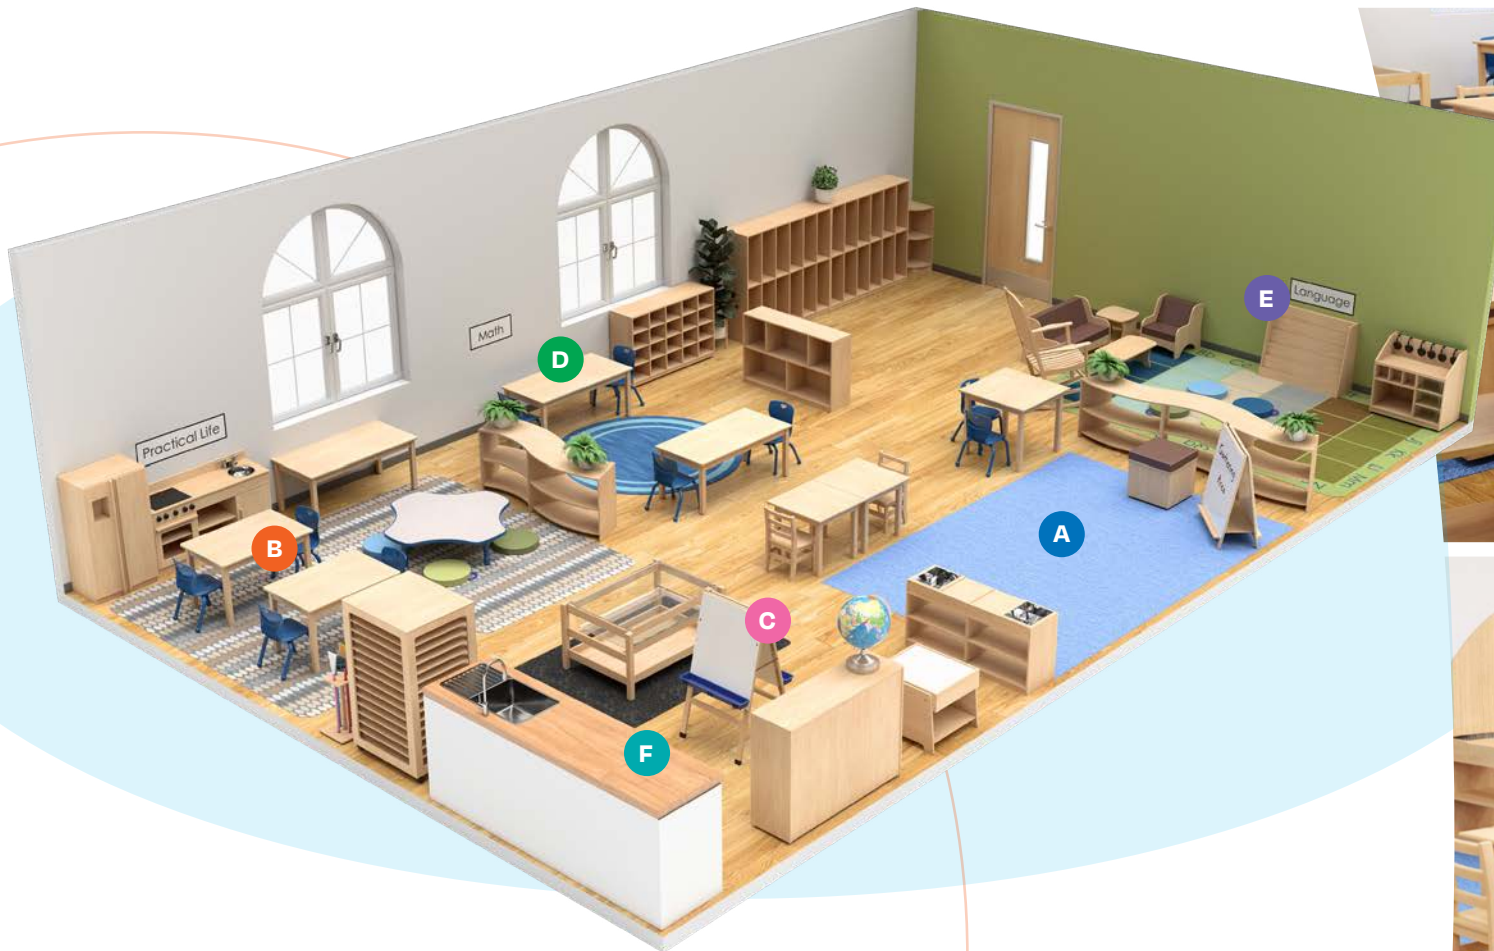

Montessori (Ages 3-5)

A Gathering Area

B Practical Life

C Sensorial

D Math

E Language

F Cultural