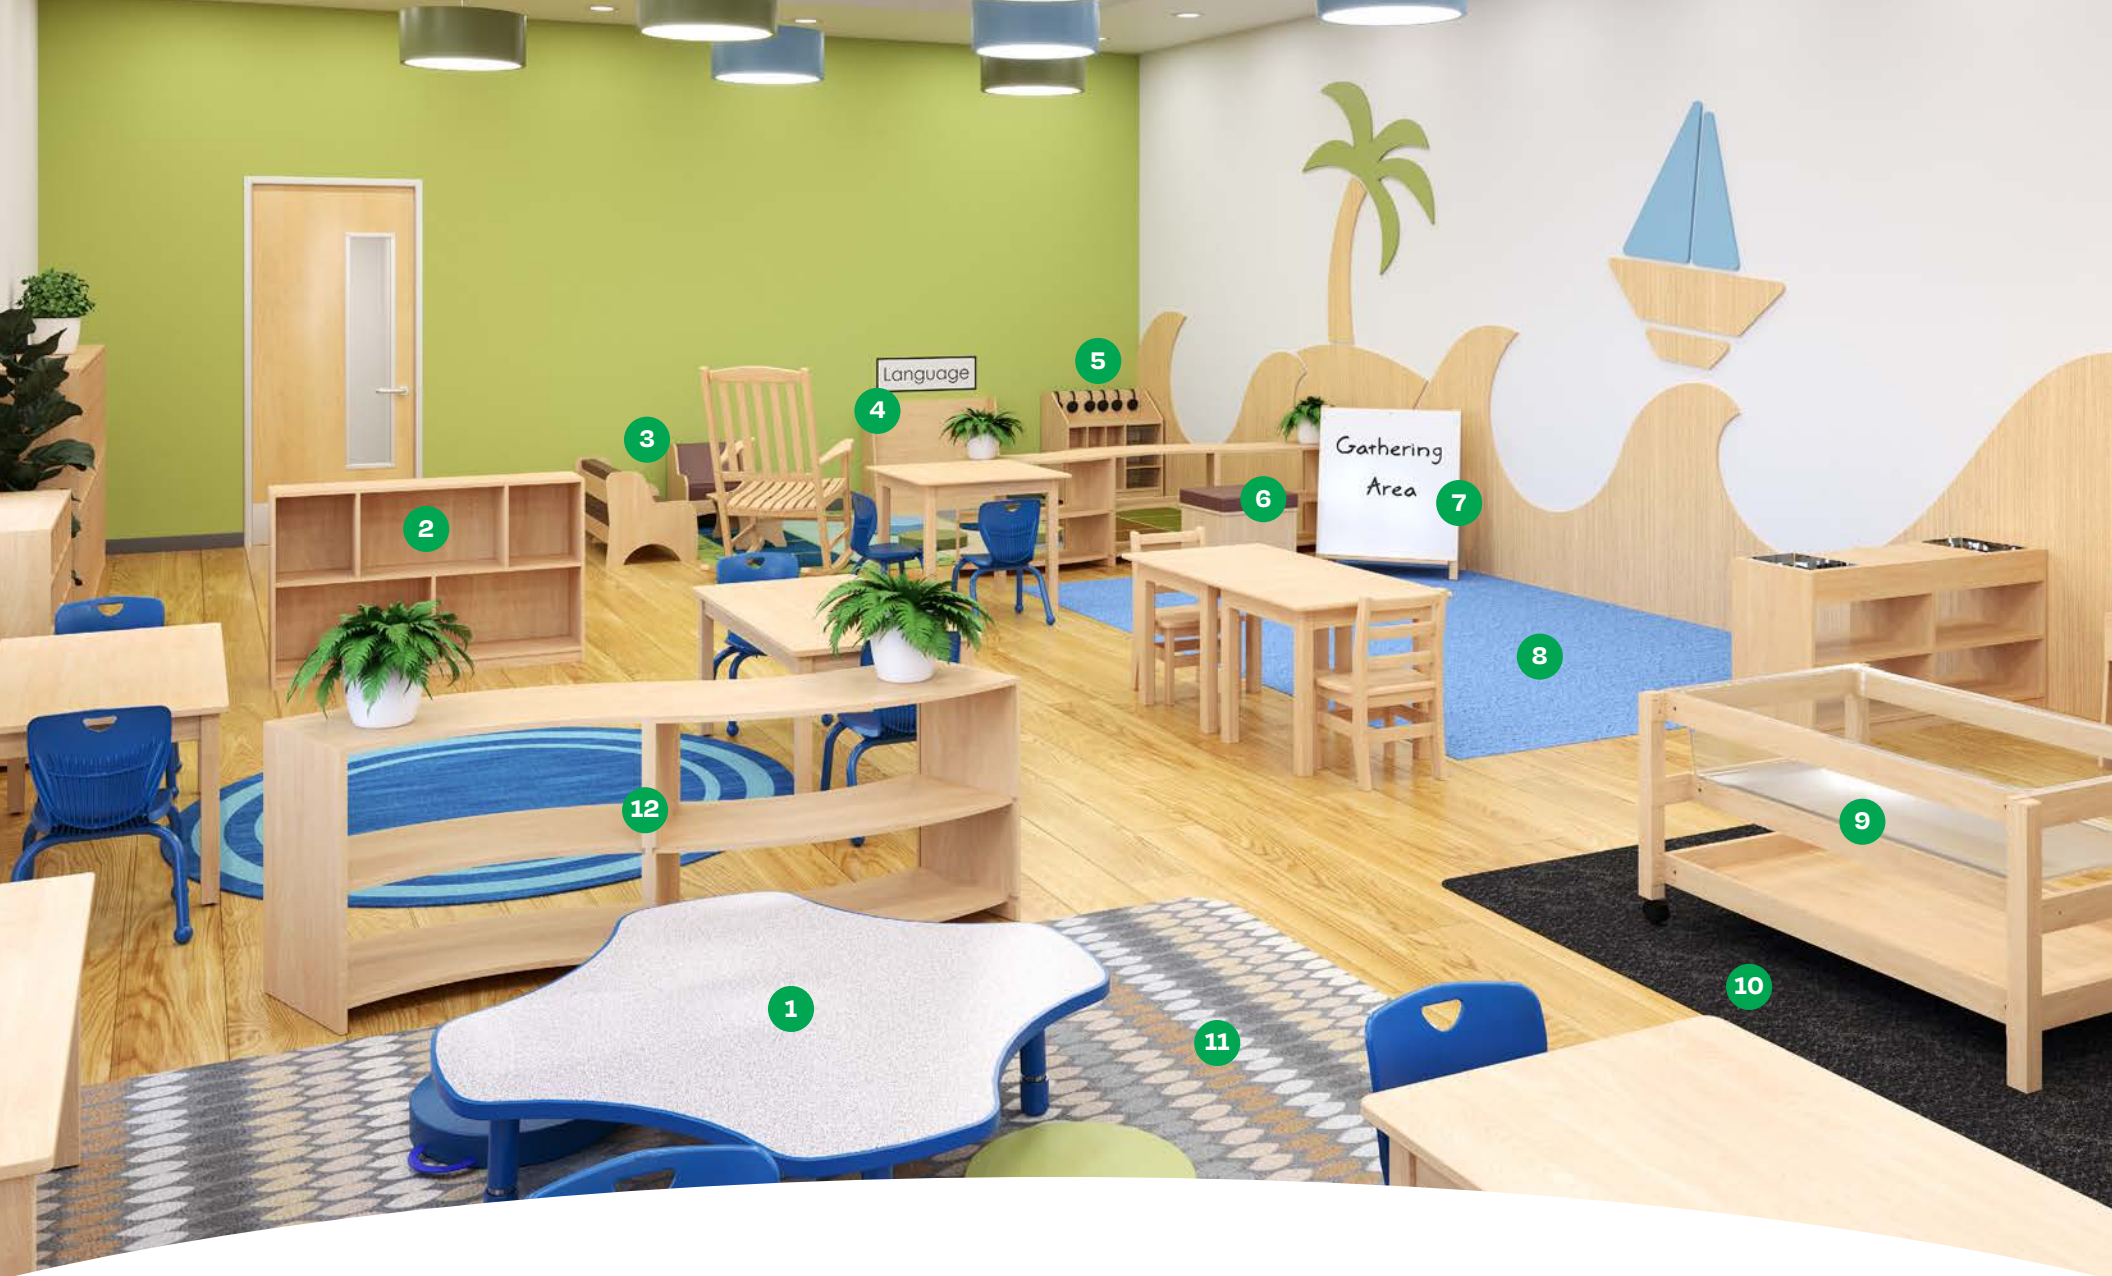

Montessori

1 Activity Table 1496710	5 Mobile Audio Station 205869	9 Sand & Water Table with Cover 296630
2 5-Compartment Storage 265251	6 Mobile Teacher Stool 1491068	10 Drymate Floor Mat 2102611
3 Living Room Set, Set of 4 1353669	7 Floor Easel 2039671	11 Cobblestone Stripe Carpet 6' x 9' 5009026
4 Book Display 068675	8 Select Carpet 8' x 12' 5001030	12 Inside & Outside Space Shapers 1463990/1464011